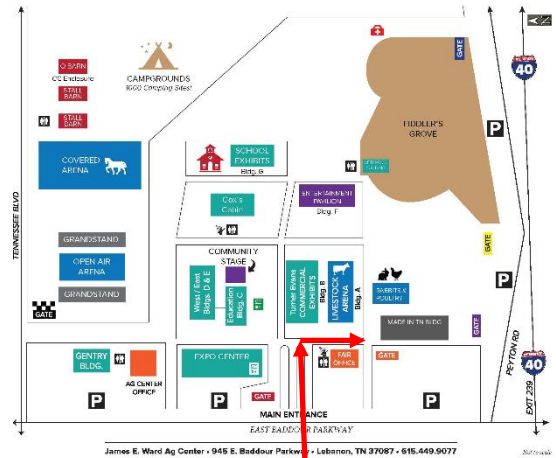

## Wilson County Fairgrounds

“Made in Tennessee Building”

945 East Baddour Parkway

Lebanon TN 37087

Admission: Adults \$8 (cash only) -- Children under 13 FREE!

Featuring: **FREE PARKING!!!**  
Easy load in and out – no ramps or docks!  
Complimentary Sandwiches and drinks on Friday.

Directions: from Nashville I40 east take exit 239B. from Knoxville I40 west take exit 239 onto BADDOUR Parkway north, fairgrounds on your right in about half a mile, enter at main front gate, go to your right and follow signs to the **MADE IN TENNESSEE BLDG.**

### VENDOR PRE-REGISTRATION FORM – DECEMBER 9, 2023 SHOW

Dealers set up Friday from 1 to 7 PM, and from 7AM to 9AM on Saturday.

Tables are (8ft) eight feet long and must be rented in advance. Dealers are asked to abide by show hours and remain set up until 3PM as advertised so all patrons can be served. Building must be vacated after show by 6pm

Name: \_\_\_\_\_

Phone: \_\_\_\_\_

\* **Dealers must be current TCA members** \*

TCA Number: \_\_\_\_\_

Your E-mail \_\_\_\_\_

Setup on Friday? Yes No 8ft Tables \_\_\_\_\_ @ \$35 each Total \_\_\_\_\_

Donate a door prize Yes No Need Wall location? (limited availability) Yes No