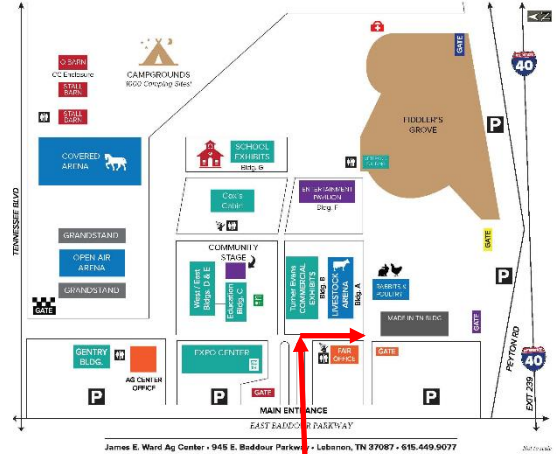

SPRING 2024 TOY TRAIN SHOW

SPONSORED BY

== → SATURDAY May 11th 2024 9am to 3pm ← ==
“Join us for National Train Day!”

Wilson County Fairgrounds

“Made in Tennessee Building”
 945 East Baddour Parkway
 Lebanon TN 37087

Admission: Adults \$8 (cash only) -- Children under 13 FREE!

Featuring: **FREE PARKING!!!**
 Easy load in and out – no ramps or docks!
 Complimentary Sandwiches and drinks on Friday for dealers.

Directions: from Nashville I40 east take exit 239B. from Knoxville I40 west take exit 239 onto BADDOUR Parkway north, fairgrounds on your right in about half a mile, enter at main front gate, go to your right and follow signs to the **MADE IN TENNESSEE BLDG.**

DEALER PRE-REGISTRATION FORM – MAY 11, 2024 SHOW

Early Dealer set up Friday May 10, from 1 to 7 PM, and 7AM to 9AM on Saturday.

Tables are (8ft) eight feet long and must be rented in advance. Dealers are asked to abide by show hours and remain set up until 3PM as advertised so all patrons can be served. Building must be vacated after show by 6pm

Name: _____

Phone: _____

*** Dealers must be current TCA members ***

TCA Number: _____

Your E-mail _____

Setup on Friday? Yes No 8ft Tables _____ @ \$35 each Total _____

Donate a door prize Yes No Need Wall location? (limited availability) Yes No