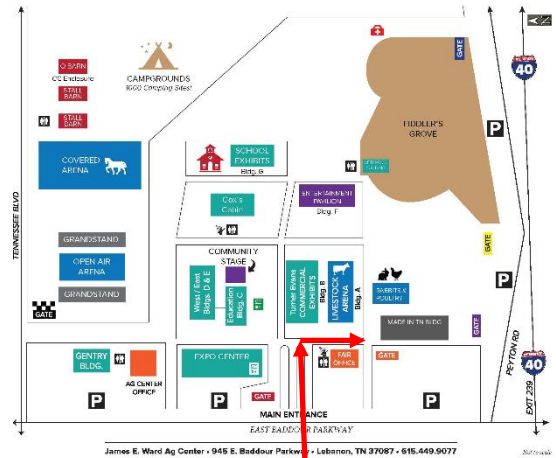

30th ANNUAL CHRISTMAS TOY TRAIN SHOW

SPONSORED BY

== → SATURDAY DECEMBER 14, 2024 9am to 3pm ← ==

***** Location *****

Wilson County Fairgrounds

“Made in Tennessee Building”

945 East Baddour Parkway

Lebanon TN 37087

Admission: Adults \$8 (cash only) -- Children under 13 FREE!

Featuring: **FREE PARKING!!!**
 Easy load in and out – no ramps or docks!
 Complimentary Sandwiches and drinks on Friday for dealers.

Directions: from Nashville I40 east take exit 239B. from Knoxville I40west take exit 239 onto BADDOUR Parkway north, fairgrounds on your right in about half a mile, enter at main front gate, go to your right and follow signs to the **MADE IN TENNESSEE BLDG.**

VENDOR PRE-REGISTRATION FORM – DECEMBER 14, 2024 SHOW

Dealers set up Friday from 1 to 7 PM, and from 7AM to 9AM on Saturday.

Tables are (8ft) eight feet long and must be rented in advance. Dealers are asked to abide by show hours and remain set up until 3PM as advertised so all patrons can be served. Building must be vacated after show by 6pm

Name: _____

Phone: _____

*** Dealers must be current TCA members ***

TCA Number: _____

Your E-mail _____

Setup on Friday? Yes No 8ft Tables _____ @ \$35 each Total _____

Donate a door prize Yes No Need Wall location? (limited availability) Yes No